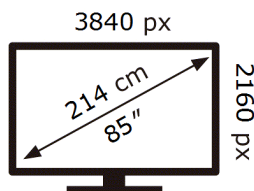

# ENERG

Samsung

QE85Q7FAAU

**162** kWh/1000h

ABCDEF **G**

**279** kWh/1000h

2019/2013