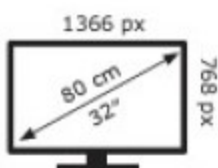

VOX Electronics

LED 32KBH683B

27 kWh/1000h

2019/2013