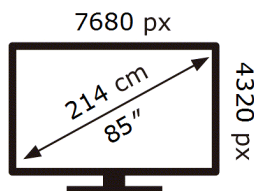

ENERG ⚡

Samsung

QE85QN900DT

164 kWh/1000h

ABCDEF **G**

438 kWh/1000h

2019/2013