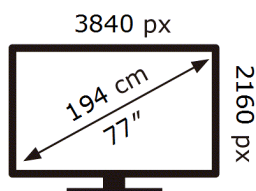

ENERG

Samsung

QE77S90DAE

126 kWh/1000h

ABCDEF **G**

190 kWh/1000h

2019/2013