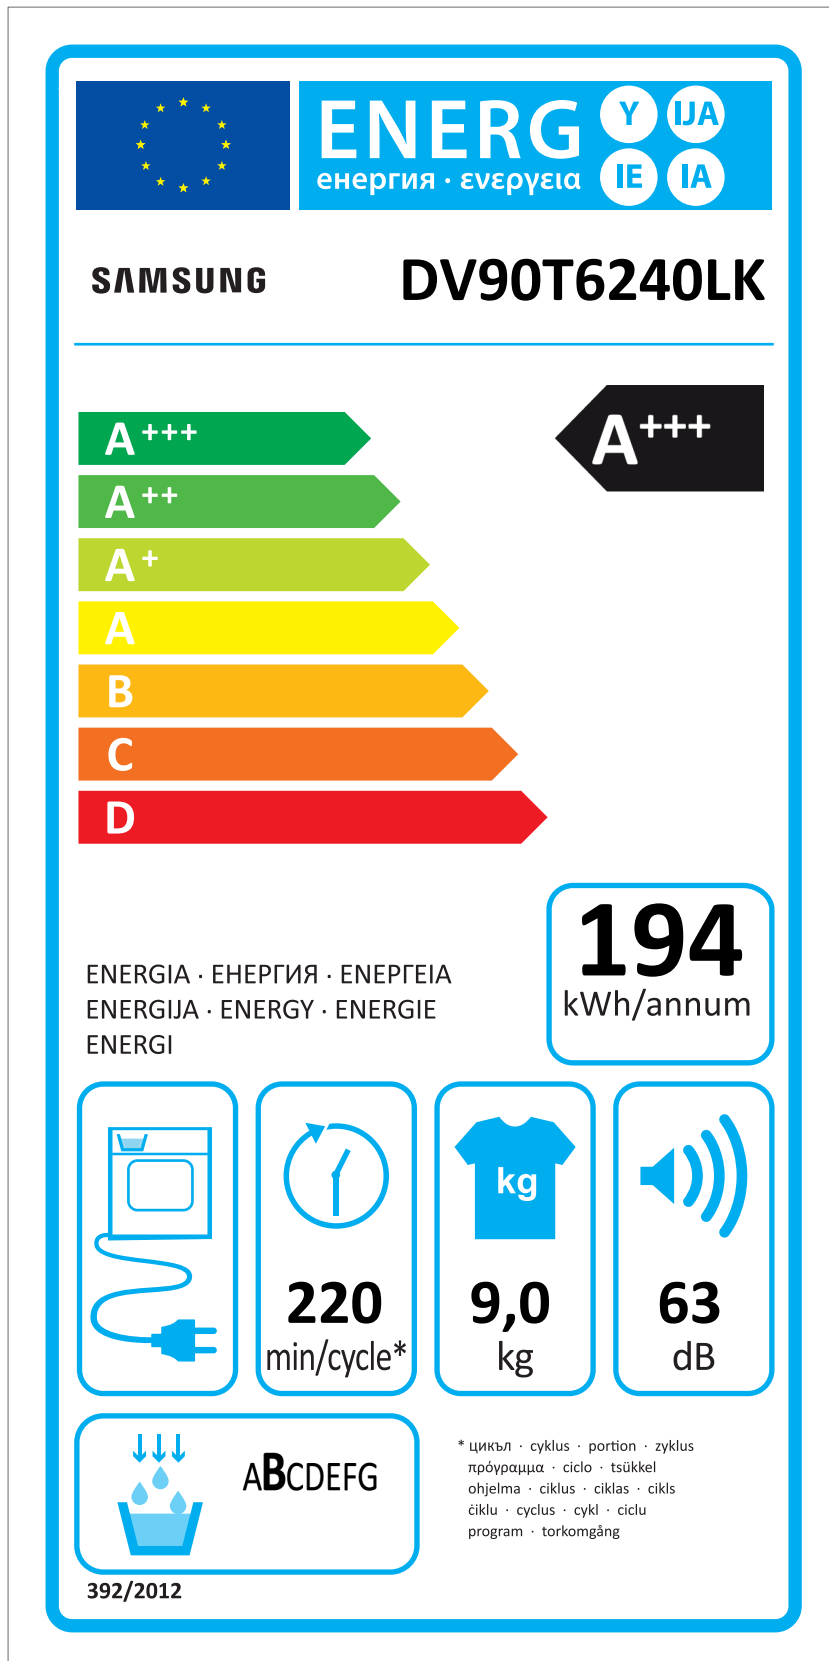

ERP LABEL ENERGY (DRYER CONDENSER TYPE)

CODE : DC68-03225C
Size : 110 x 220 (mm)
Material : ART