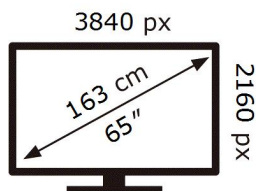

ENERG

SAMSUNG

QE65S90DAT

90 kWh/1000h

ABCDEF **G**

149 kWh/1000h

2019/2013