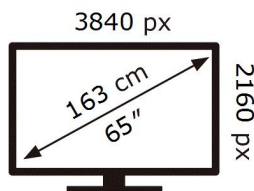

ENERG

SAMSUNG

UE65CU7092U

104 kWh/1000h

ABCDEF **G**

HDR

159 kWh/1000h

2019/2013