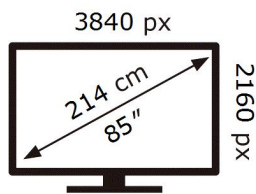

ENERG

SAMSUNG

QE85Q80CAT

168 kWh/1000h

ABCDEF **G**

HDR

476 kWh/1000h

2019/2013