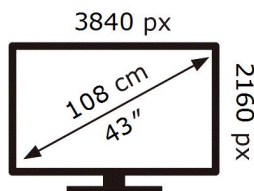

ENERG 

SAMSUNG

UE43AU7092U

54 kWh/1000h

ABCDEF **G**

HDR

70 kWh/1000h

2019/2013