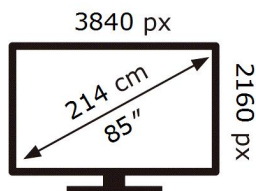

ENERG

SAMSUNG

QE85Q60BAU

145 kWh/1000h

ABCDEF **G**

269 kWh/1000h

2019/2013