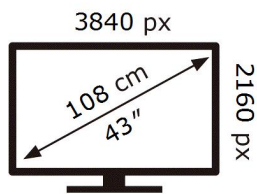

ENERG 

SAMSUNG

QE43Q60AAU

66 kWh/1000h

ABCDEF **G**

HDR

96 kWh/1000h

2019/2013